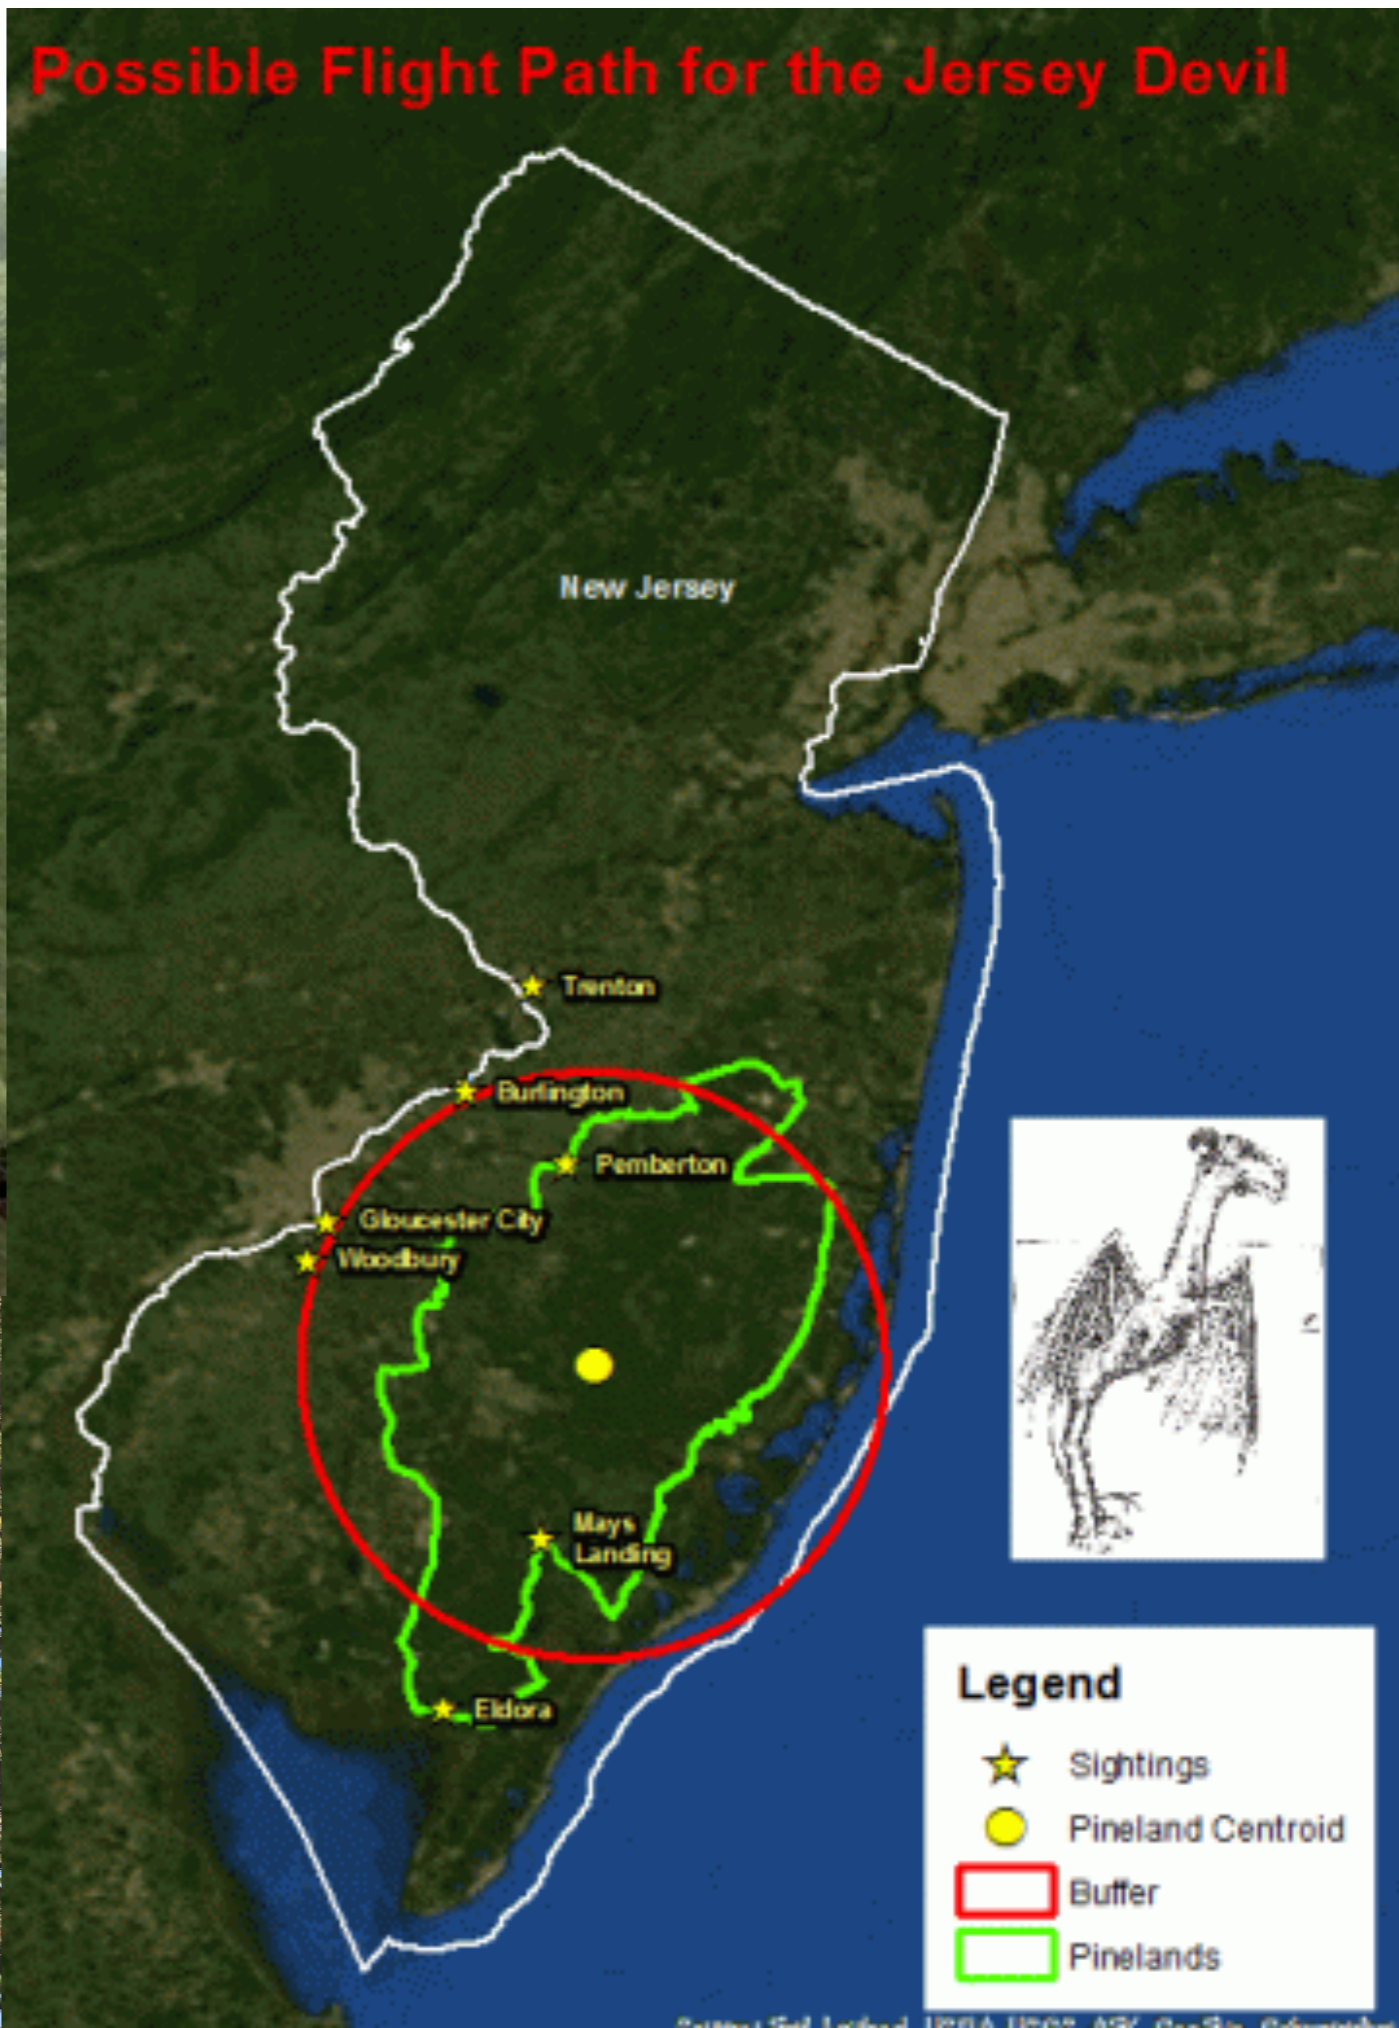

Mythical Creatures Rubric

- Creature name(s)
- Origin of the creature
- Location of creature
- Environment the creature lived in
- Description and dates of sightings
- Effect on environment and or humans
- 2 picture or drawings
- 2 references
- Your thoughts (could this really exist) (why do you think it existed)

The Jersey Devil

- On a dark & stormy night in 1735 Mrs. Leeds gave birth to her 13 child. The baby was born normal but then changed to have a tail, hooves, and wings. The devil was born and flew up the chimney. This is the most popular story but there are other story about curses. NJ is the only state to have a state demon

Possible Flight Path for the Jersey Devil

- There have been many sightings from the mid 1700's right up to 2015 where a man caught something flying on his cell phone.
- In 1909 over 1000 reports came in of the devils sightings. One of the most famous sightings happened when Navy Commander Stephen Decatur was testing a cannon and shot at the devil. He put a hole in the creature but it was not fazed.
- In 1812 Joseph Bonaparte, Napoleon's older brother, sighted the devil while hunting.

- The Devil has been reported to raid chicken coops, kill larger animals like pigs and horses, and destroy crops.
- References and My Thoughts:
 - state.nj.us Pinelands Commission
 - A Night With the Jersey Devil, Song, Bruce Springsteen
 - My opinion is that a handicap baby was born to Mrs. Leeds and then local people started talking and then the stories got more exaggerated. There probably is some type of predator in the Pine Barrens that is being sighted. The predator might be common or not.